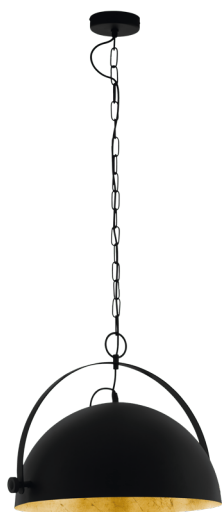

78441 COVALEDA 1

General Information

Material number	78441
Type	pendant light
Product segment	Indoor
Theme	Vintage

Dimensions

Article Height (in mm/in)	1370
Article Diameter (in mm/in)	455
Net Weight (in kg)	2.62

Material & Colour

Enclosure Material	steel
Enclosure Colour	black, gold
Cable Colour	black

Functionality

Switch Type	without switch
Battery	No

78441 COVALEDA 1

Technical Information

Protection Degree	IP20
Protection Class	1
Mains Voltage	220-240V,50/60Hz
Operation Voltage	220-240V,50/60Hz
Watt 1	60

Illuminant 1

Illuminant type 1	AGL
Illuminant 1	Exclusive
Lamp socket 1	E27

E27

1X60
W